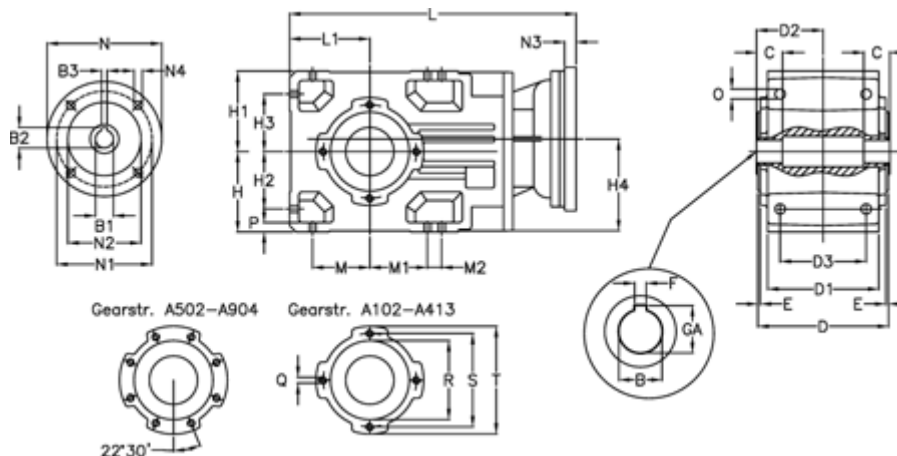

Article number: 29600217834220
 Description: Bevel helical gearbox
 A203UH35-178,3-P63B5

Measures

B = 35	D3 = 90	H3 = 60.0	N1 = 115	S = 115
B1 = 11	Description = A203UH35-xx-P63 B5	H4 = 93.0	N2 = 95	T = 140
B2 = 12.8	E = 3.0	L = 361.5	N3 = 0	
B3 = 4	F = 10	L1 = 80	N4 = M8x19	
C = 22	GA = 38.3	M = 60.0	O = 9.5	
D = 136	H = 80	M1 = 60.0	P = 9	
D1 = 110	H1 = 80	M2 = 0	Q = M8x15	
D2 = 70.0	H2 = 60.0	N = 140	R = 95	